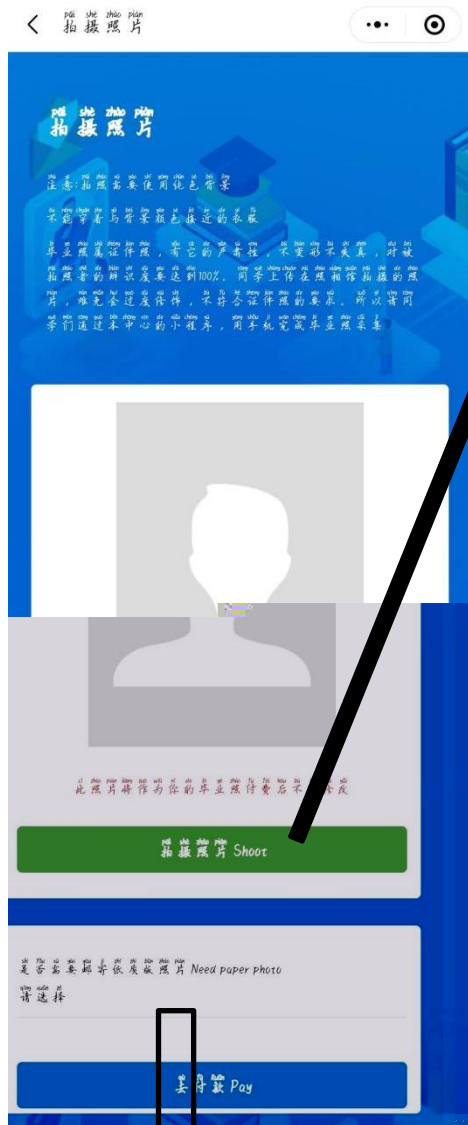

军赤带尼大笋

配校代端

10269

学二多

· 选择“线上采集”拍摄

13:27

涉磊三\*山“ 国

请选择采集方式

线上小程序采集

自助拍摄一体机

Click "Shoot" on the screen

Look carefully at the seven steps in the tips, and swipe from right to left in the top right corner to go to the next page

The order status shows that the payment is completed before the whole process of shooting is completed